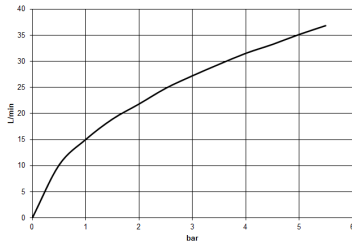

Shower thermostat for wall mounting - Chrome

34 442 832

- slide-on rosettes Ø 70 mm
- gauge 150 mm - 13 mm
- 1/2" shower outlet
- with volume control

Chrome

34 442 832-00

Soft Black

34 442 832-69

Shower thermostat for wall mounting - Chrome

34 442 832

mm [inches]

Flow rate chart

Certificates

LGA_38561.

Shower thermostat for wall mounting - Chrome

34 442 832

Parts for other finishes can be found here: [Soft Black](#)