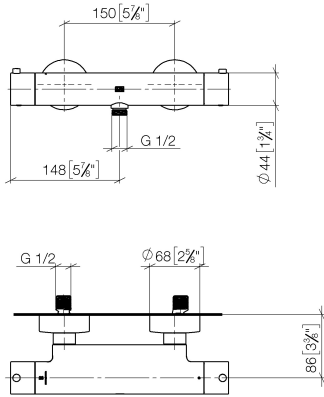

Shower thermostat for wall mounting - Chrome

34 442 832

- slide-on rosettes Ø 70 mm
- gauge 150 mm - 13 mm
- 1/2" shower outlet
- with volume control

Chrome

34 442 832-00

Soft Black

34 442 832-69

Shower thermostat for wall mounting - Chrome

34 442 832

mm [inches]

Flow rate chart

Certificates

LGA_38561.

Shower thermostat for wall mounting - Chrome

34 442 832

Parts for other finishes can be found here: [Soft Black](#)

Spare parts list

No.	Item Number	Name	Quantity used	Delivery time
1	90 20 83 007 00-00	handle	1	2
2	90 15 05 083 00 90	cartridge	1	2
3	90 90 03 176 00 90	diverter	1	2
4	90 27 83 030 00-00	connection	1	2