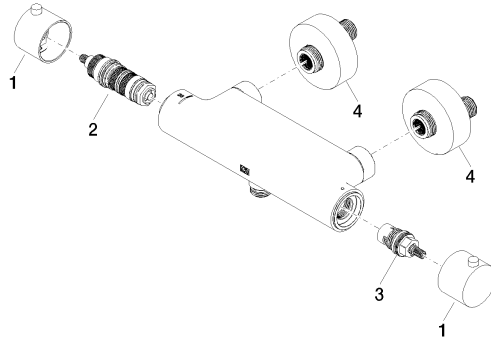

Shower thermostat for wall mounting - Chrome

34 442 832

- slide-on rosettes Ø 70 mm
- gauge 150 mm - 13 mm
- 1/2" shower outlet
- with volume control

Chrome

34 442 832-00

Soft Black

34 442 832-69

Shower thermostat for wall mounting - Chrome

34 442 832

mm [inches]

Flow rate chart

Certificates

LGA_38561.

Shower thermostat for wall mounting - Chrome

34 442 832

Parts for other finishes can be found here: [Soft Black](#)

Spare parts list

No.	Item Number	Name	Quantity used	Delivery time
1	90 20 83 007 00-00	handle	1	2
2	90 15 05 083 00 90	cartridge	1	2
3	90 90 03 176 00 90	diverter	1	2
4	90 27 83 030 00-00	connection	1	2